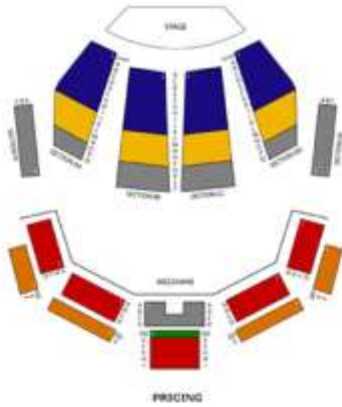

HELP WANTED

A modest amount of money is available to help distribute flyers at public places and events on behalf of Temple - Emanu-El

CALL WILLIAM AT (305) 538-2503 EXT. 229

DUDU FISHER AT 5:30PM SUNDAY, FEBRUARY 12, 2012 TICKETS REQUEST FORM